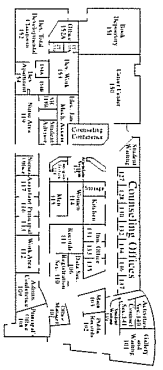

Cascade High School
 801 E. Casino Rd
 Everett, WA 98203
 425-385-6000

AUTO SHOP

Building 5

Building 6

Portable 2

Portable 1

Building 4

By Jennifer Montoya
Class of 2001

Building 3

Building 2

Building 1—Main Office

Building 7

MAIN PARKING LOT