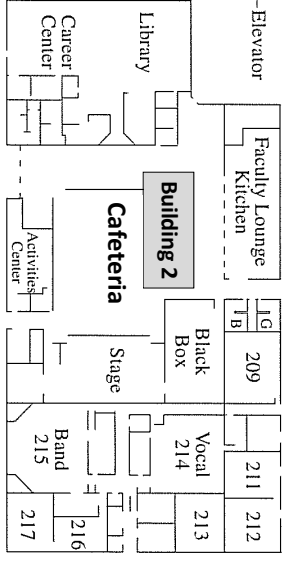

Cascade High School
 801 E. Casino Rd
 Everett, WA 98203
 425-385-6000

AUTO SHOP

Building 5

Building 6

Portable 2

Portable 1

Building 4

By Jennifer Montoya
Class of 2001

Building 3

Building 2

Building 1—Main Office

Building 7

MAIN PARKING LOT